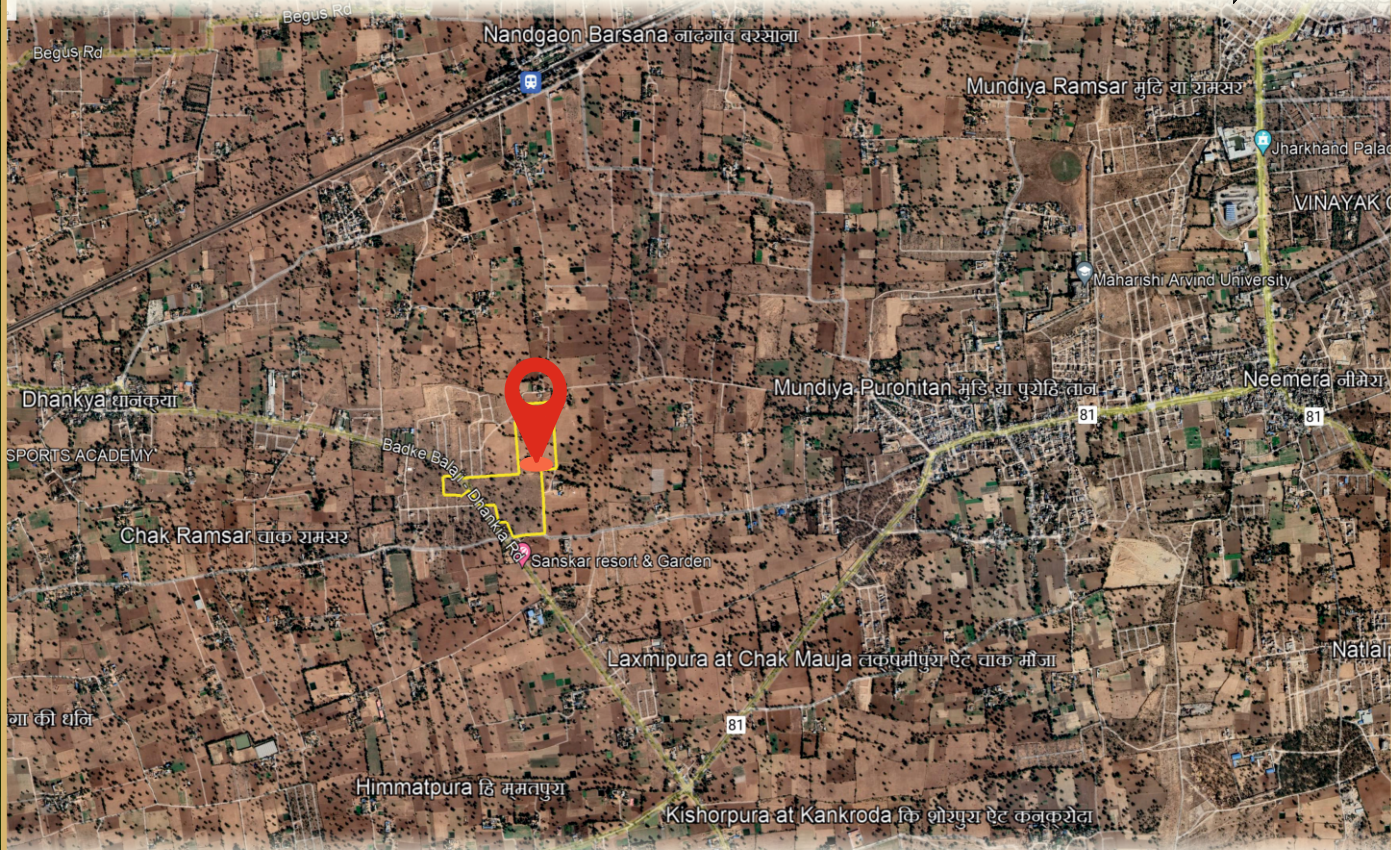

LOCATION MAP

नंदगाँव

Major Project Attractions

नंदगाँव

School, College & University

- ASIAN INTERNATIONAL SCHOOL, Laxmipura (1.3km)
- Universe P.G Girls College & School, Mundiya Rasar (2.4km)
- Universe Defence Academy Mundiya Ramsar (2.6km)
- Abhigyan ITI Sirsi Road (2.7km)
- Maharishi Arvind University (3km)
- Anuradha Mahila Shiksha Prashiksha Mahavidyalaya Naiwala (4.6km)
- Home Guard I.G. Office & Traininig Center (5.7km)
- Suparshva para medical college, Theekariya (7.3km)

JDA Institutional Zone

- Manipal University Jaipur (9.6km)
- Haridev Joshi University (hjujmc). Jaipur.
- Police Anusandan Kendra
- Dr. Bhimrao Ambedkar Law University
- Sardar Patel University
- Community Health Centre

Hospitals

- Sarkari Hospital (Mundiya Ramsar) (1.8km)
- Urmila hospital, Bad ke Balaji (7.9km)
- Jaipur Vatika Hospital (9.4km)
- Sanjeevni Hospital (10km)
- Balaji Multispeciality Hospital (12km)

Shopping Entertainment & Recreational Activity

- Pandit Deendayal Upadhyaya Birth and Memorial Place Dhankaya (4.5km)
- Lotus temple jaipur (Jain temple) , Theekariya (7.3km)
- Mundiya Ramsar Main Market (1.5km)
- Neemera Market (3km)
- Sivad Mod, Sirsi Road Market (5km)