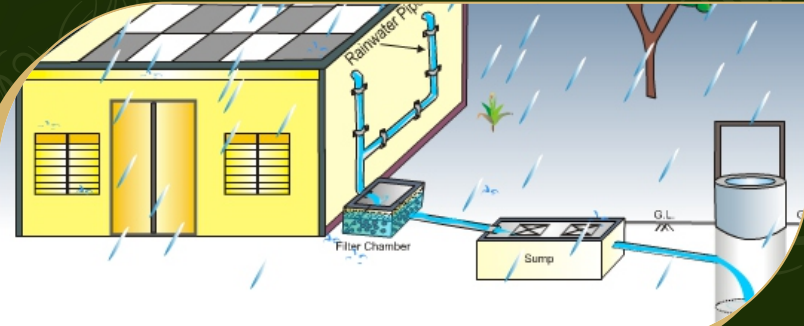

Govardhan

Braj Pradeshi

Major Project Attractions

Rain Water Harvesting System

Water Boring

Major Project Attractions

Underground Electrification

Solar Plant & Solar Tree