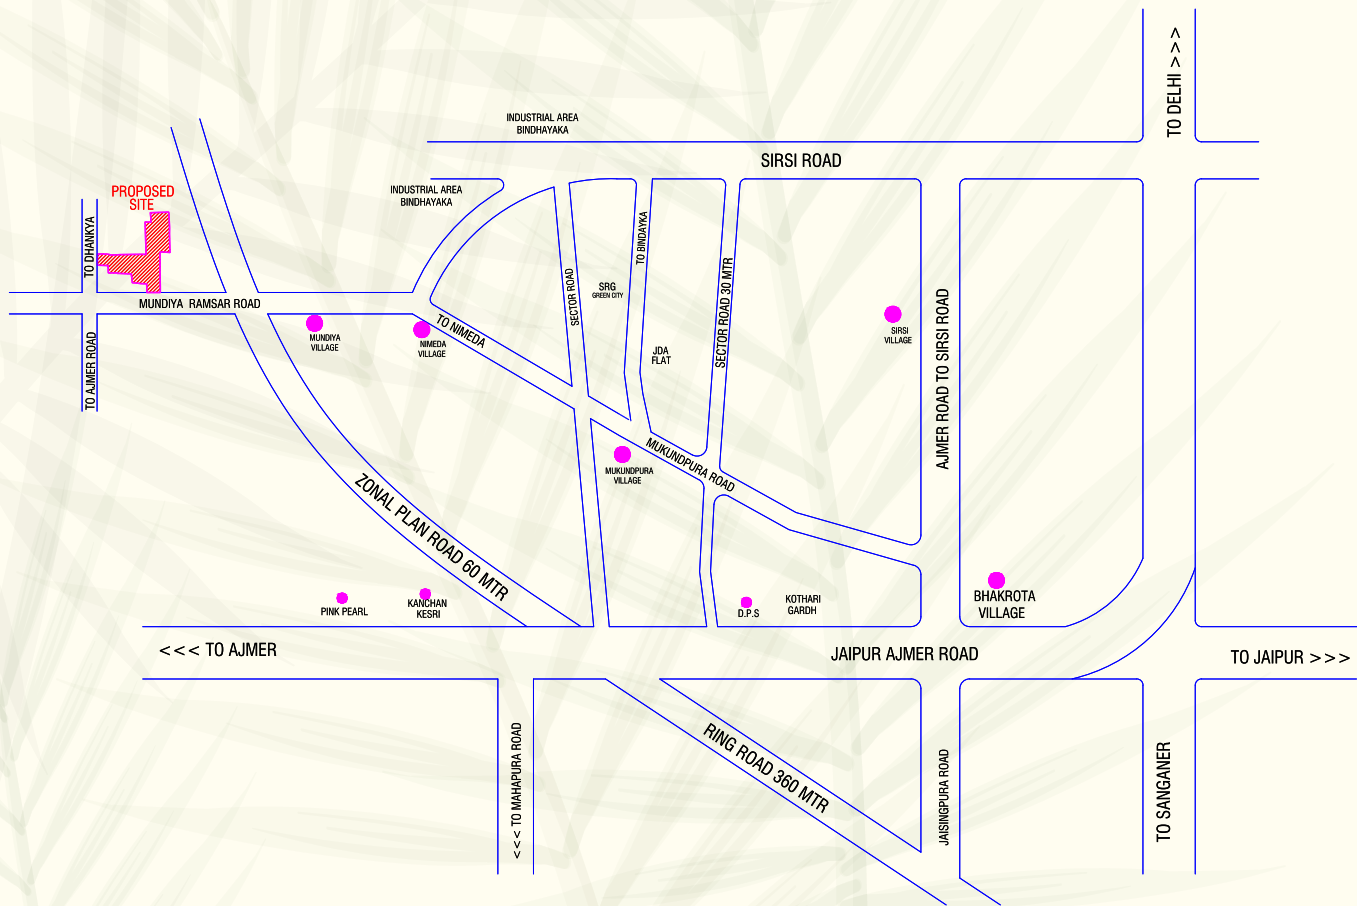

LOCATION MAP

नंदगाँव

Major Project Attractions

नंदगाँव

School, College & University

- ASIAN INTERNATIONAL SCHOOL, Laxmipura (1.3km)
- Universe P.G Girls College & School, Mundiya Rasar (2.4km)
- Universe Defence Academy Mundiya Ramsar (2.6km)
- Abhigyan ITI Sirsi Road (2.7km)
- Maharishi Arvind University (3km)
- Anuradha Mahila Shiksha Prashiksha Mahavidyalaya Naiwala (4.6km)
- Home Guard I.G. Office & Traininig Center (5.7km)
- Suparshva para medical college, Theekariya (7.3km)

JDA Institutional Zone

- Manipal University Jaipur (9.6km)
- Haridev Joshi University (hjujmc). Jaipur.
- Police Anusandan Kendra
- Dr. Bhimrao Ambedkar Law University
- Sardar Patel University
- Community Health Centre

Hospitals

- Sarkari Hospital (Mundiya Ramsar) (1.8km)
- Urmila hospital, Bad ke Balaji (7.9km)
- Jaipur Vatika Hospital (9.4km)
- Sanjeevni Hospital (10km)
- Balaji Multispeciality Hospital (12km)

Shopping Entertainment & Recreational Activity

- Pandit Deendayal Upadhyaya Birth and Memorial Place Dhankaya (4.5km)
- Lotus temple jaipur (Jain temple) , Theekariya (7.3km)
- Mundiya Ramsar Main Market (1.5km)
- Neemera Market (3km)
- Sivad Mod, Sirsi Road Market (5km)