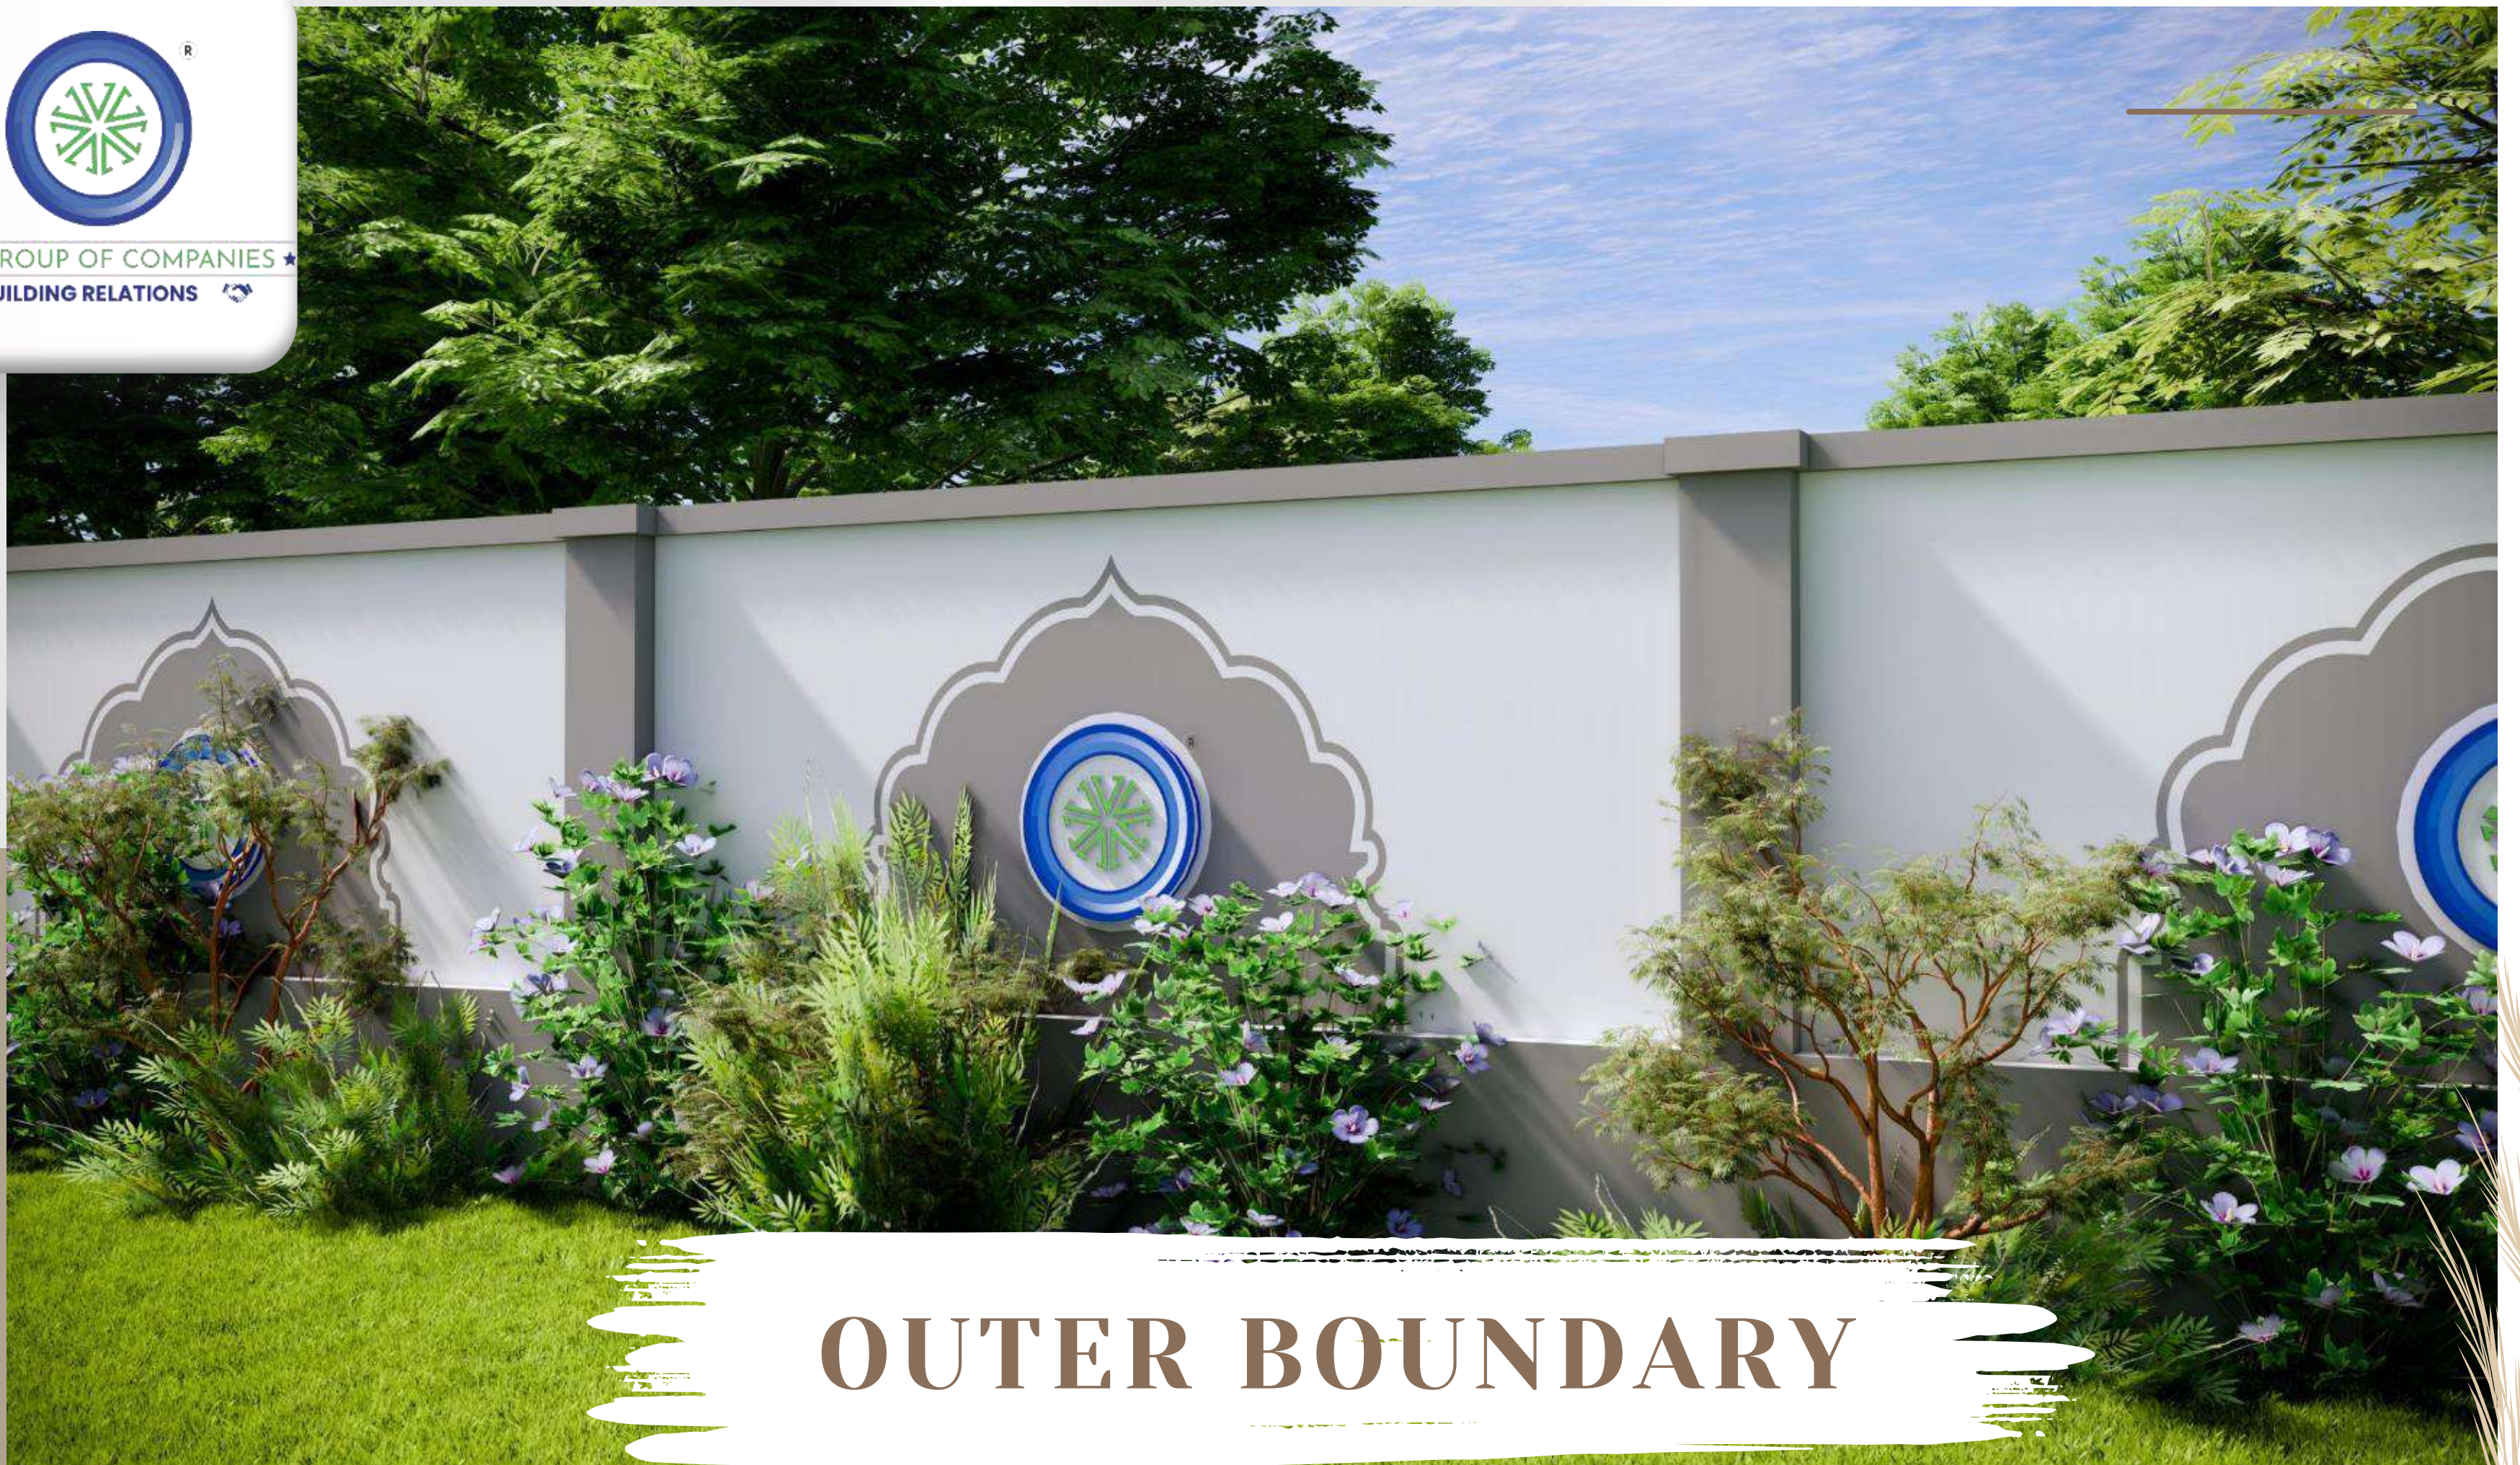

★ VRB GROUP OF COMPANIES ★

🏡 BUILDING RELATIONS 🏡

WWW.VRBGROUP.CO.IN

OUTER BOUNDARY